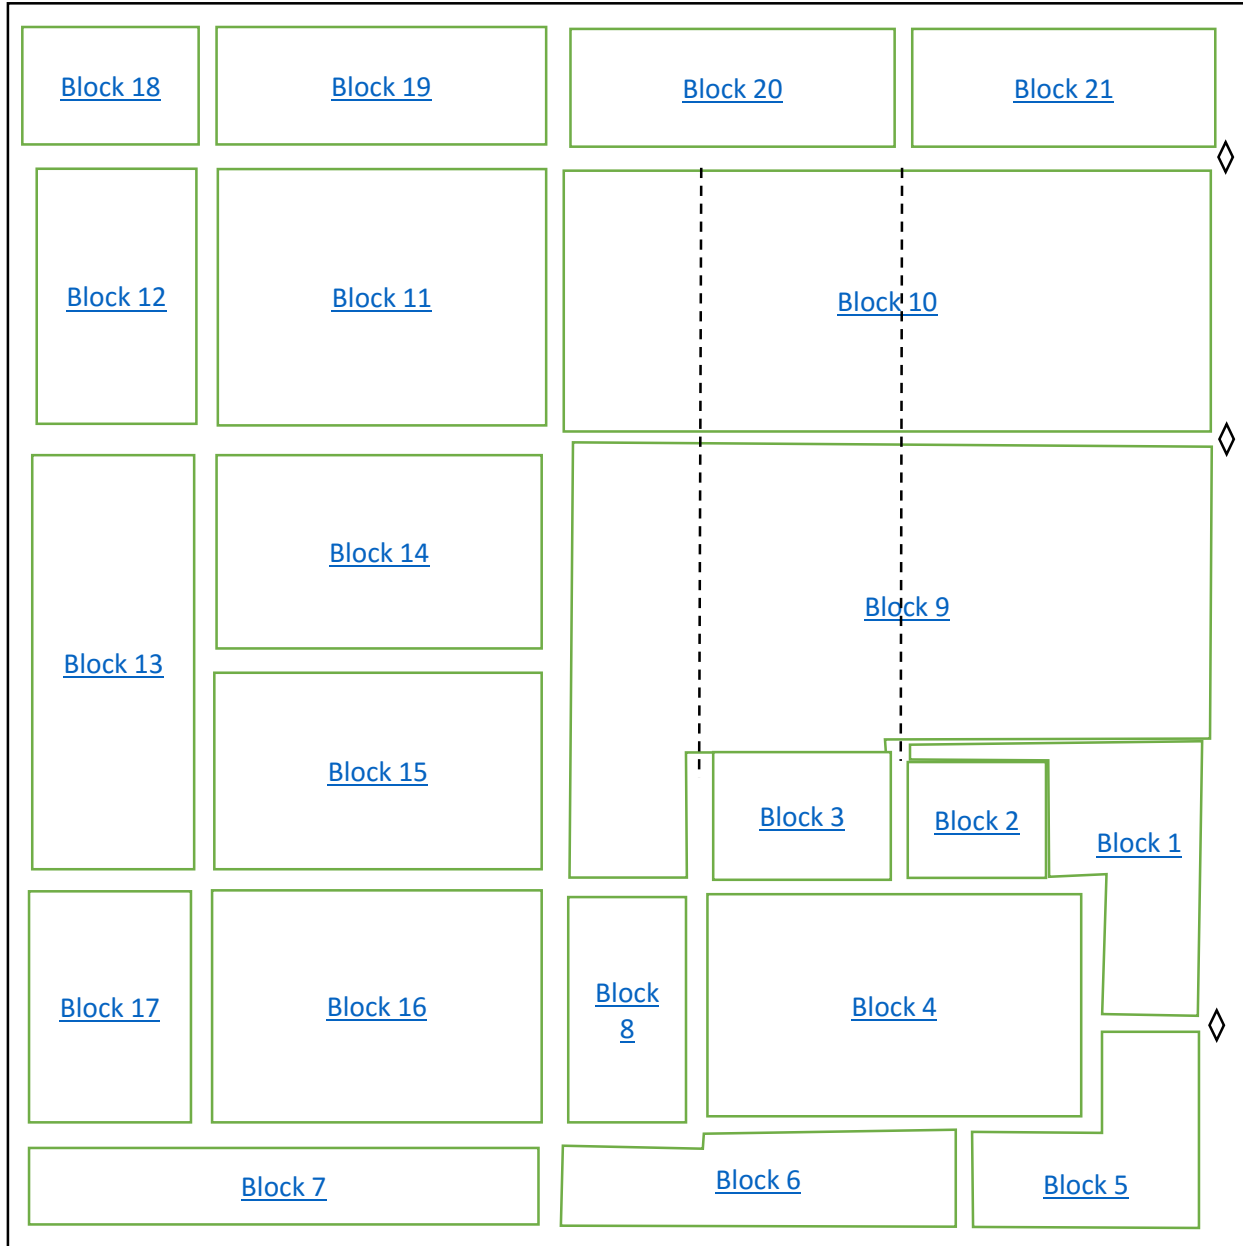

Stroud Cemetery Map

KEY:

◇ Gates

--- Road bisects block

A
L
L
I
E
D

R
O
A
D

ELM STREET