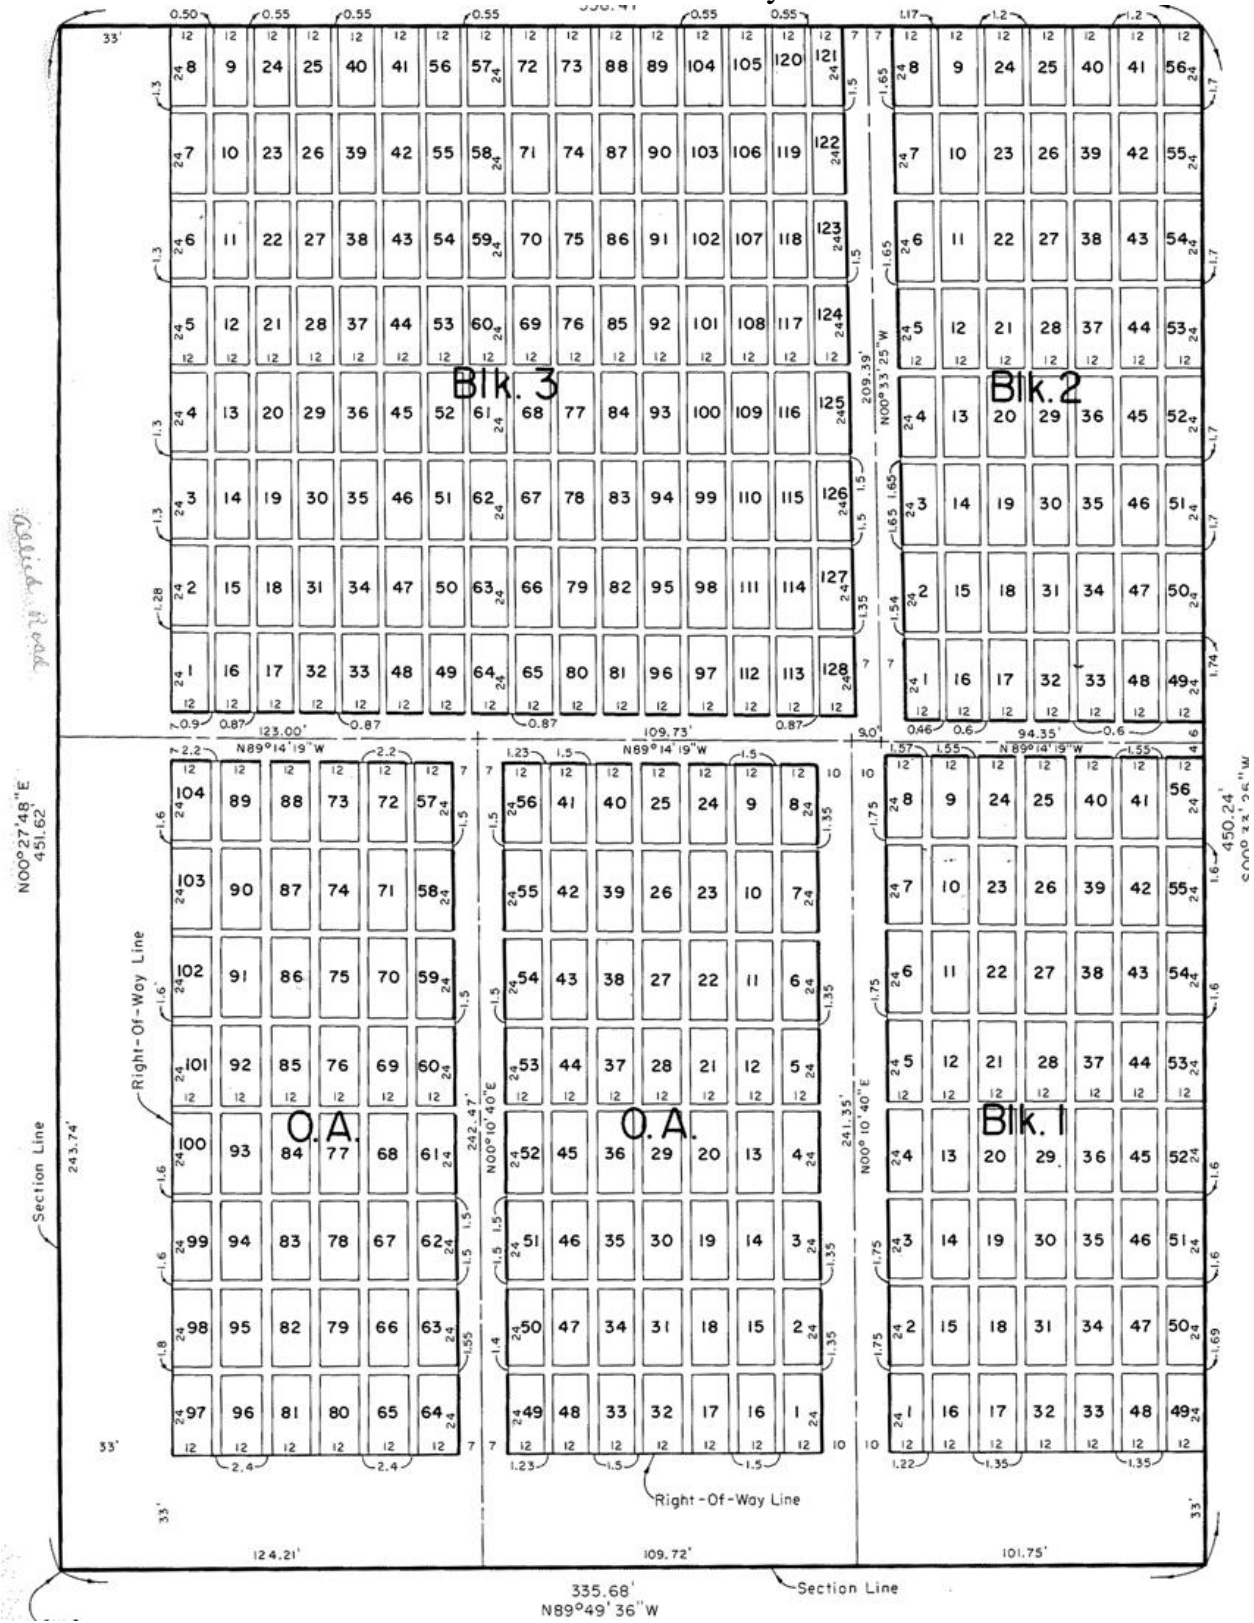

Old Stroud Cemetery

East side of Allied Rd. : North of Elm Street